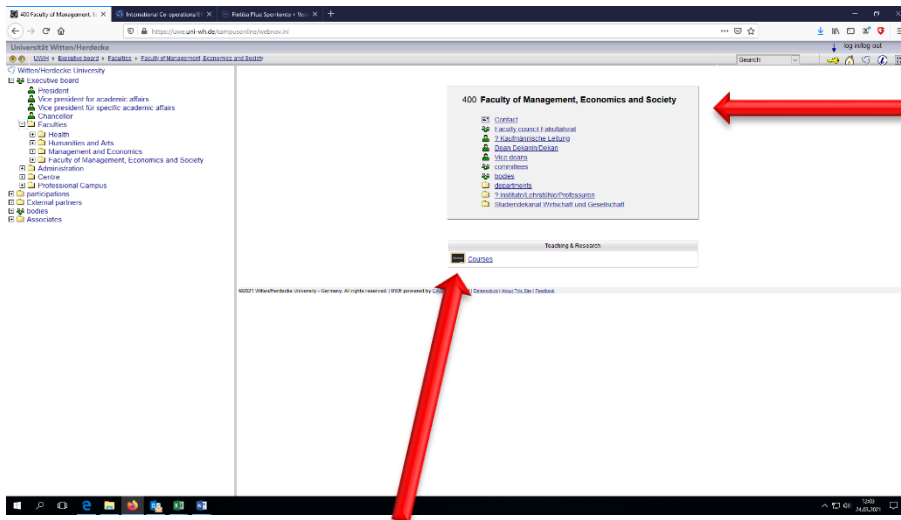

Guide to the course list Witten/Herdecke University

You can access our course list via <https://uwe.uni-wh.de/campusonline/webnav.ini>

Select language with the button “de/en” (de = German, en = English) on the upper right

Select the respective faculty in the menu on the left side

Select the Faculty of your choice, e.g. **400 Faculty of Management, Economics and Society**

Then select **courses**

Select the academic year

Select the **semester**