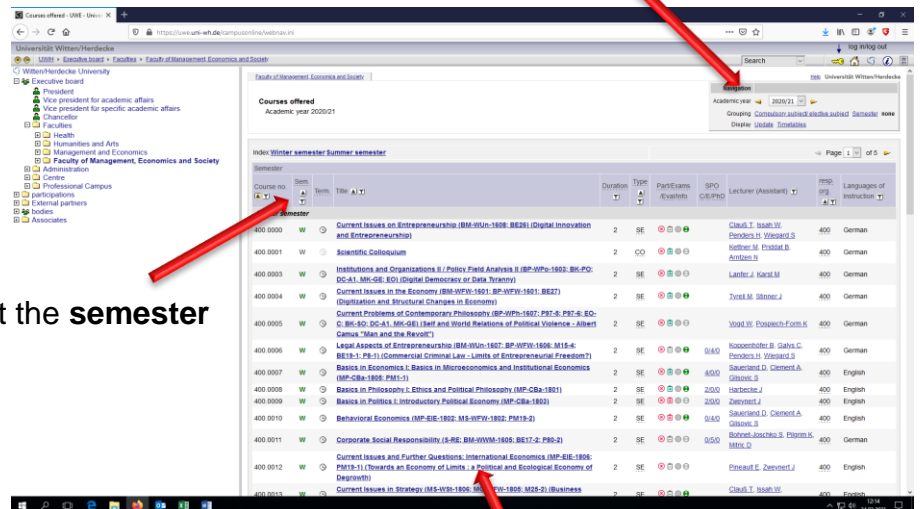

Select the respective faculty in the menu on the left side

Select the Faculty of your choice, e.g. **400 Faculty of Management, Economics and Society**

Then select **courses**

Select the academic year

Select the **semester**

Click on the courses for **course details** and **exam registration**