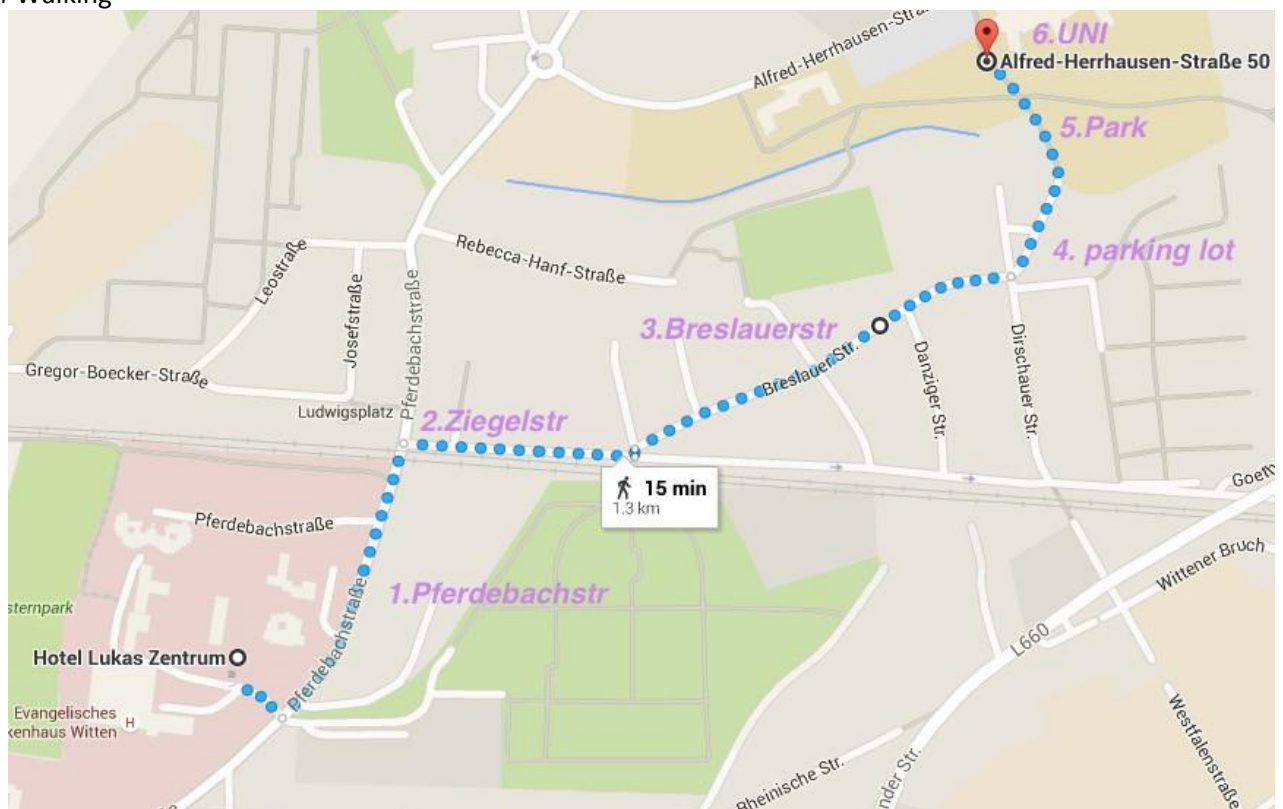

Getting from Parkhotel →→ Uni

Taxi from Parkhotel: ca. 12€ (Address University: Alfred-Herrhausen-Straße 50)

Bus 371 from *Saalbau* (Direction Dortmund Oespel) to *Universität Witten/Herdecke*

Getting from Ardey Hotel →→ Uni

Taxi from Ardey Hotel : ca. 9€ (Address University: Alfred-Herrhausen-Straße 50)

Bus 371 from *Marienhospital* (Direction Dortmund Oespel) to *Universität Witten/Herdecke*

Getting from Lukas Zentrum →→ Uni

Taxifrom Lukas-Zentrum: ca. 6 € (Address University: Alfred---Herrhausen---Straße 50)

Bus 371 from *Diakonissenstraße* (Direction Dortmund Öspel) to *Universität Witten/Herdecke*

Walking