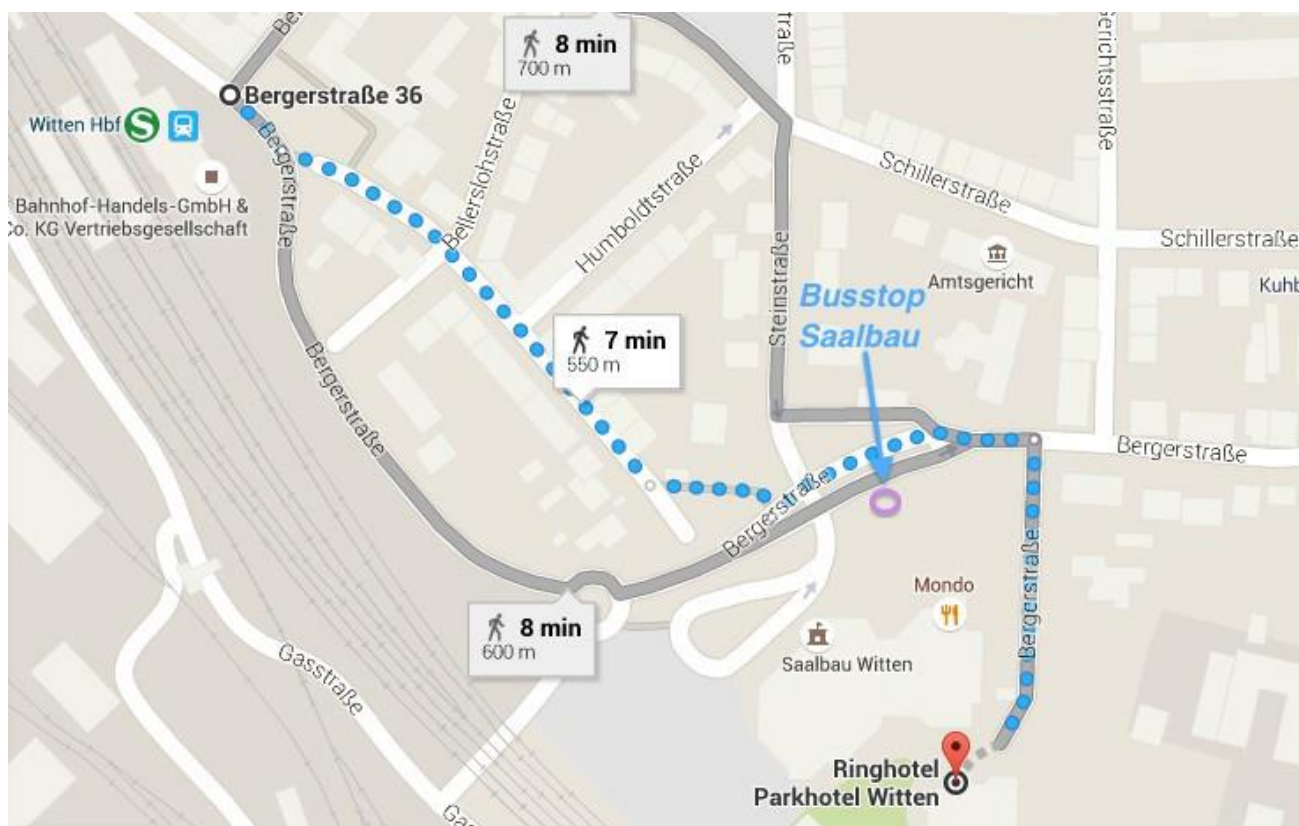

Getting from Witten Main Trainstation (Witten Hbf) to Parkhotel :

Taxi from Main station: ca. 5,5 €

Walking see map.

Recommended Accommodation:

Ringhotel Parkhotel Witten

Bergerstraße 23

D-58452 Witten

Phone: +49 2302 5880

<https://www.riepe.com/witten/willkommen/>

Ardey Hotel

Ardeystraße 11

D-58452 Witten

phone: +49 2302 984880

<http://www.ardey-hotel.de/>

info@ardey-hotel.de

Hotel Lukas Zentrum

Pferdebachstraße 39A

D-58455 Witten

phone: +49 02302 1752616

<http://www.lukaszentrum-witten.de/>

info@lukaszentrum-witten.de